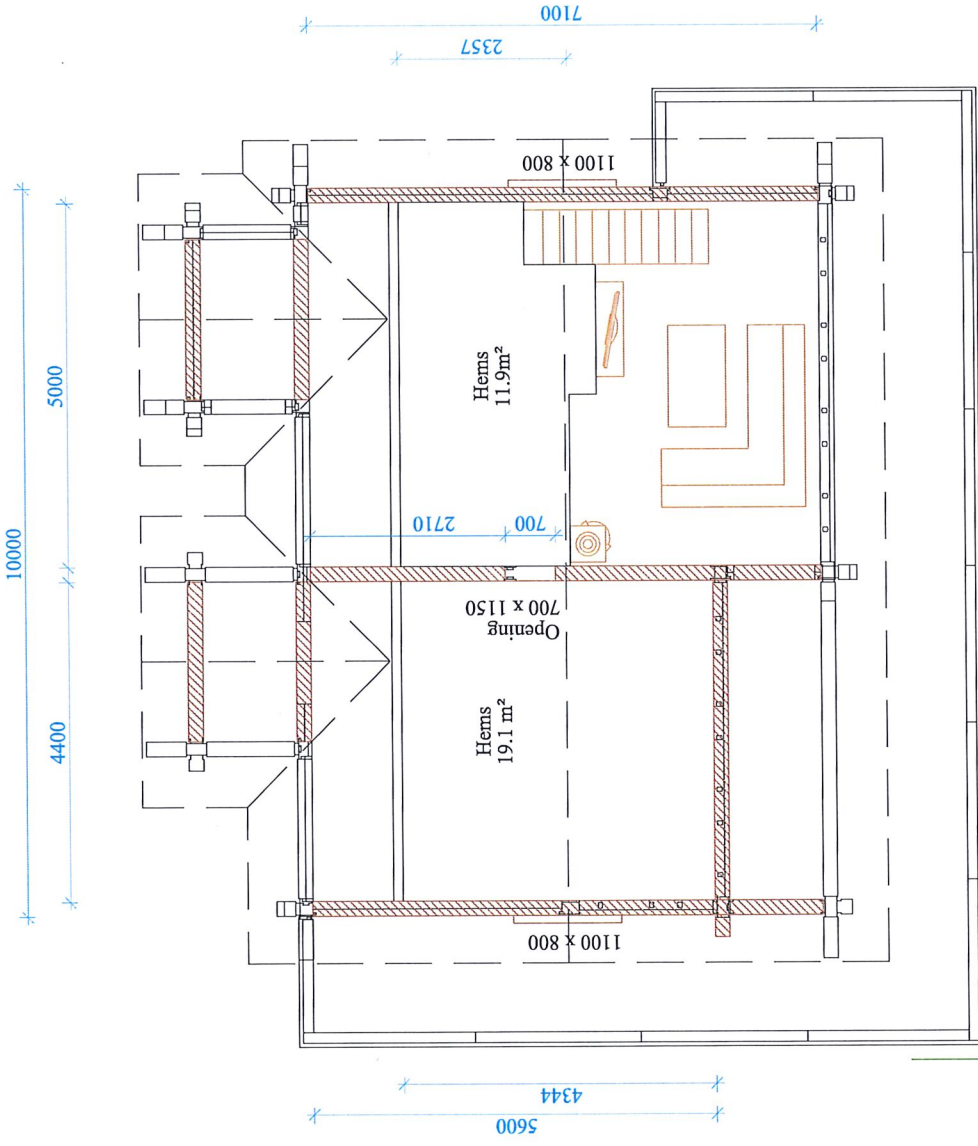

BRA 70.4 m<sup>2</sup>  
 BYA 85.9 m<sup>2</sup>

Project: Fjellesola VI Annex

Date: 26.06.2019

Drawing: 1 Floor

Scale: 1:100

www.panoramahytten.no

**PANORAMAHYTTE**  
*inspired by nature*

Project: Fjellesola VI Annex  
 Date: 26.06.2019  
 Drawing: 2 Floor  
 Scale: 1:100