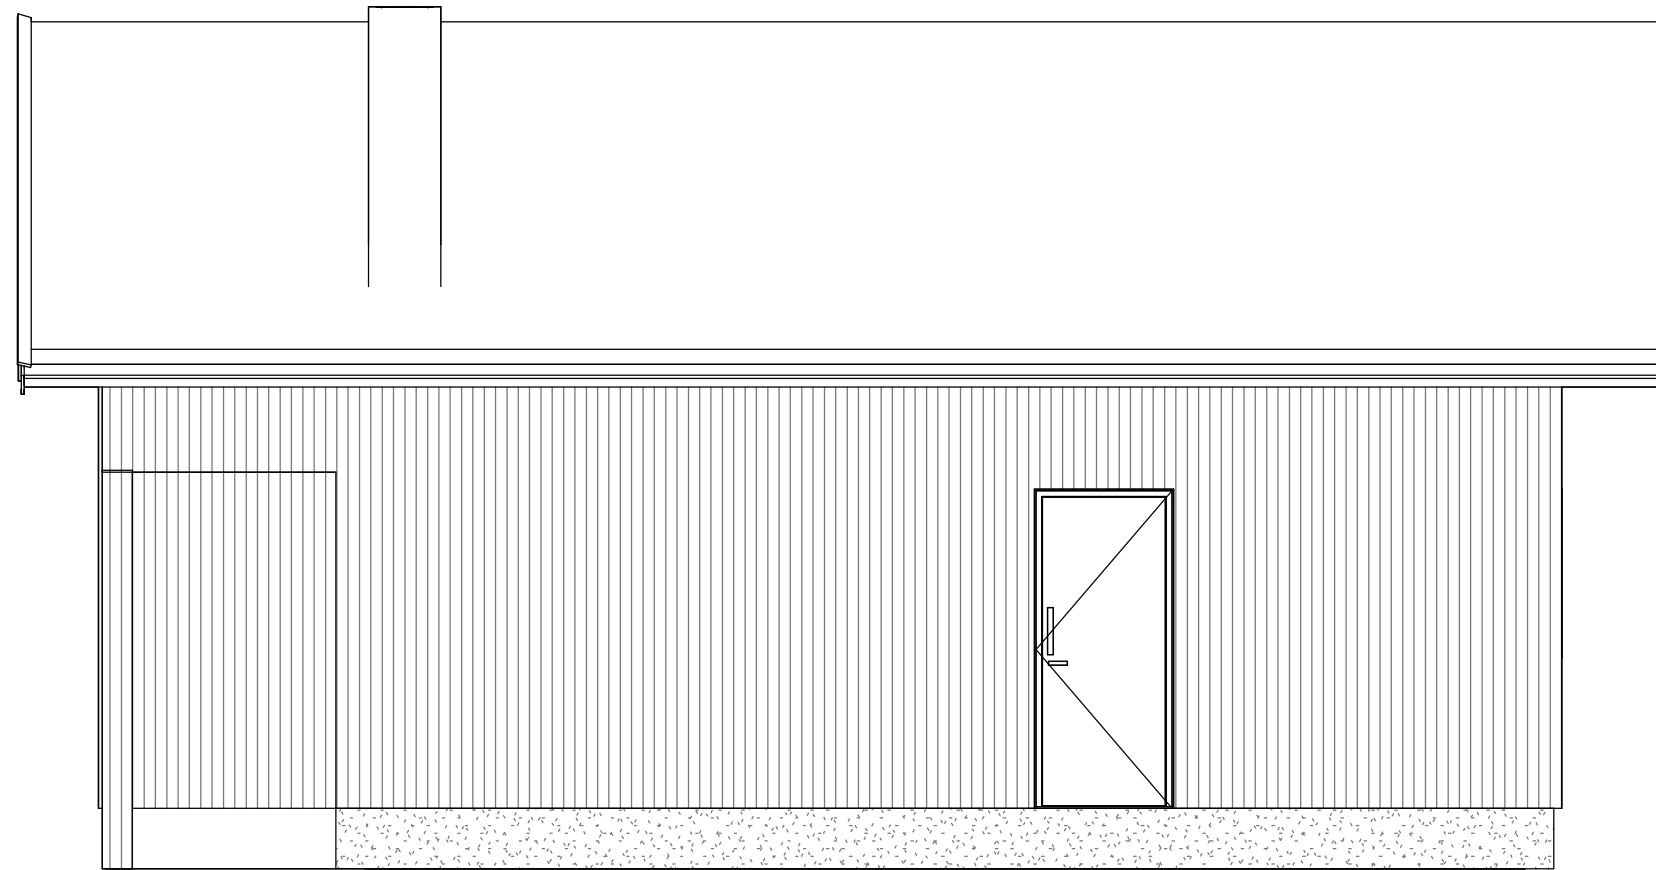

2 Fasade sør
1 : 50

1 Fasade nord
1 : 50

 Bortelidåsen Når beliggenheten betyr noe	 TT Anlegg	Tomt BFF12	Fasade gavler									
	ttas.no	Rypekyllingen	<table border="1"> <tr> <td>Project number</td> <td>0001</td> <td rowspan="4" style="text-align: center; vertical-align: middle;">T5</td> </tr> <tr> <td>Date</td> <td>22.03.2023</td> </tr> <tr> <td>Drawn by</td> <td>TT Anlegg as</td> </tr> <tr> <td>Checked by</td> <td>Checker</td> </tr> </table>	Project number	0001	T5	Date	22.03.2023	Drawn by	TT Anlegg as	Checked by	Checker
Project number	0001	T5										
Date	22.03.2023											
Drawn by	TT Anlegg as											
Checked by	Checker											

2 Fasade øst
1 : 50

1 Fasade vest
1 : 50