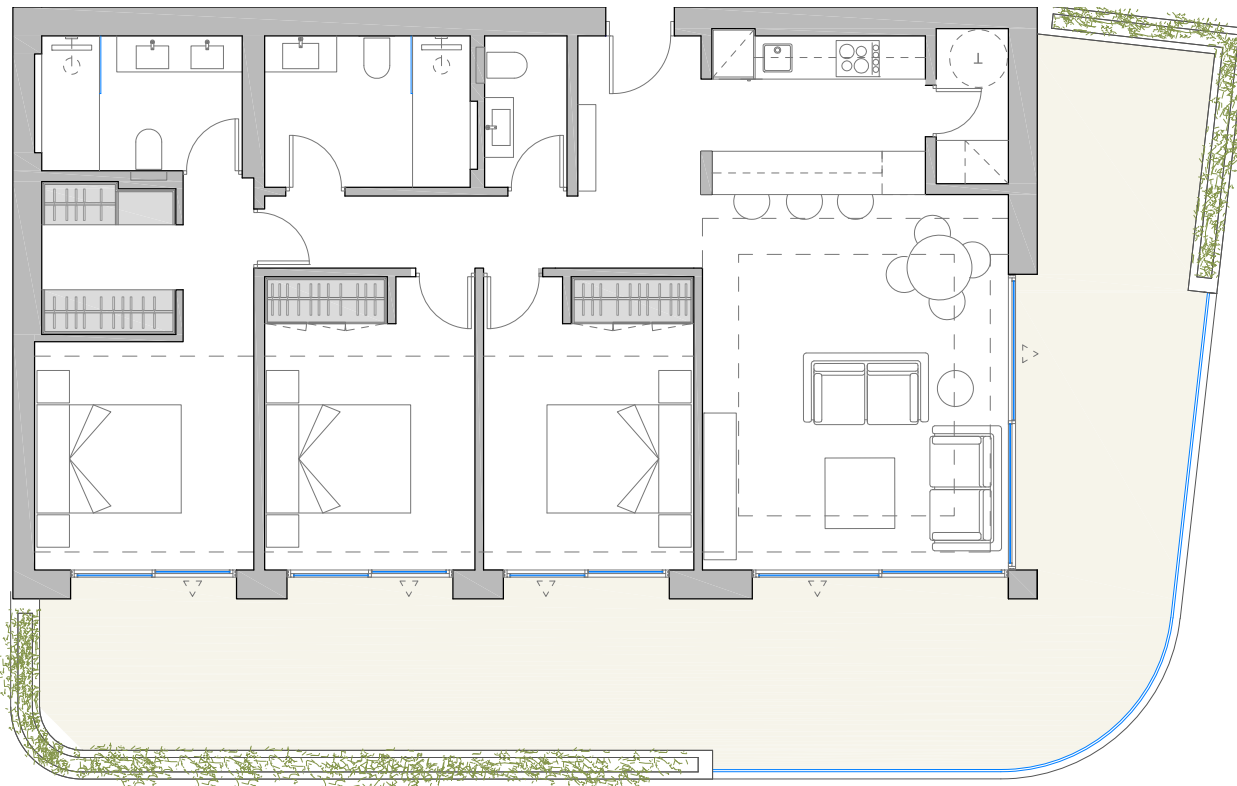

APARTAMENTO TIPO | 3 DORMITORIOS

Bedrooms

3

Total useful
area BOJA
103,125 m²

Total built
area
BOJA
146,27 m²

Built
Terrace
58,91 m²