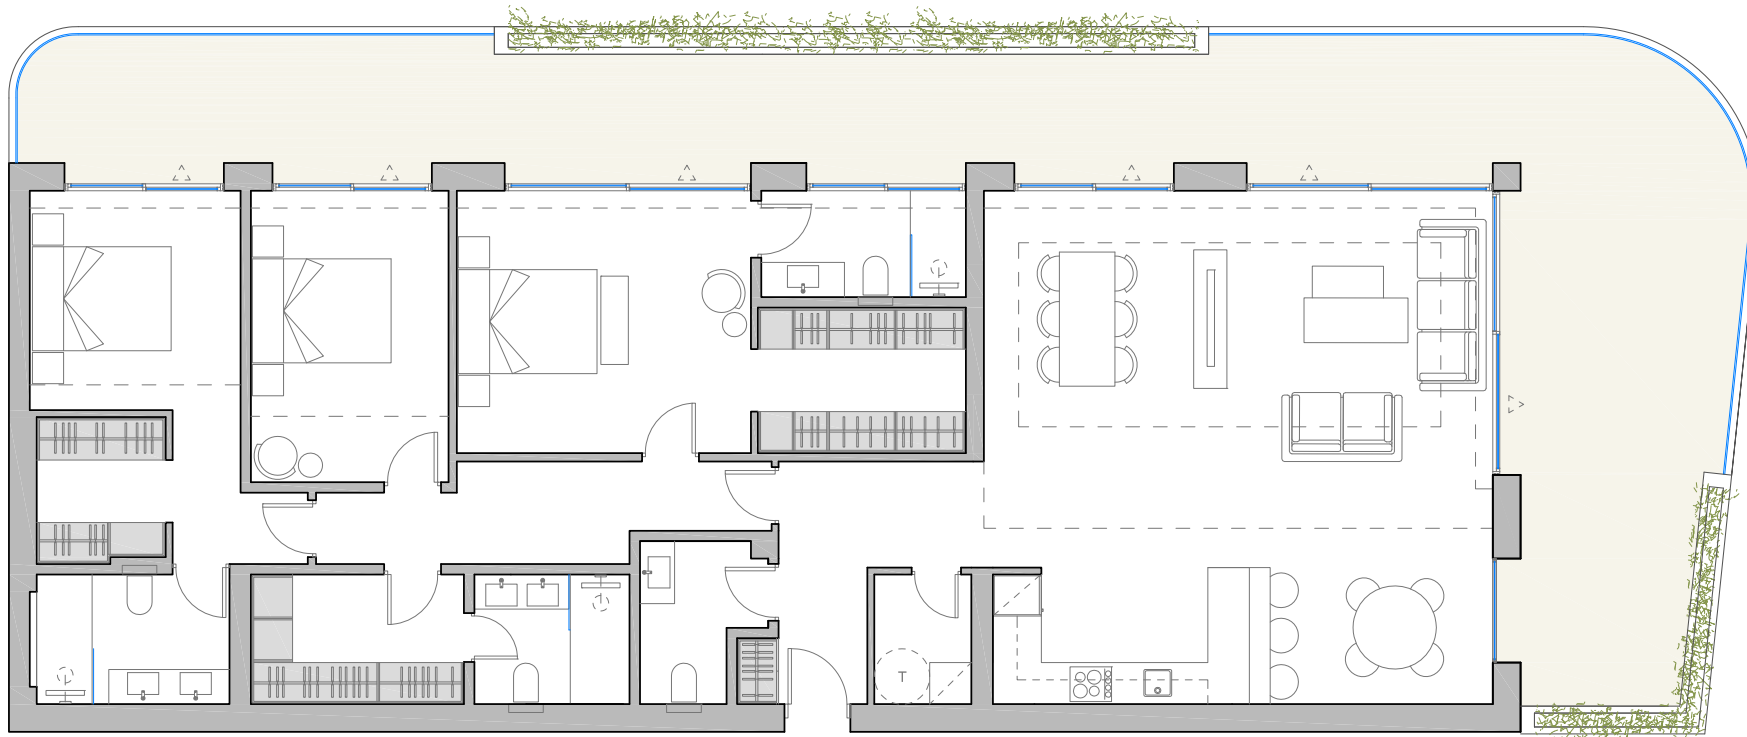

APARTMENT TYPE | DELUXE

Jade Tower offers the possibility to unify two or more apartments and distribute it according to your taste... Customize your own home!

Bedrooms

3

**Total useful
area BOJA**

161,21 m²

**Total built
area BOJA**

224,58 m²

**Built
Terrace**

68,92 m²