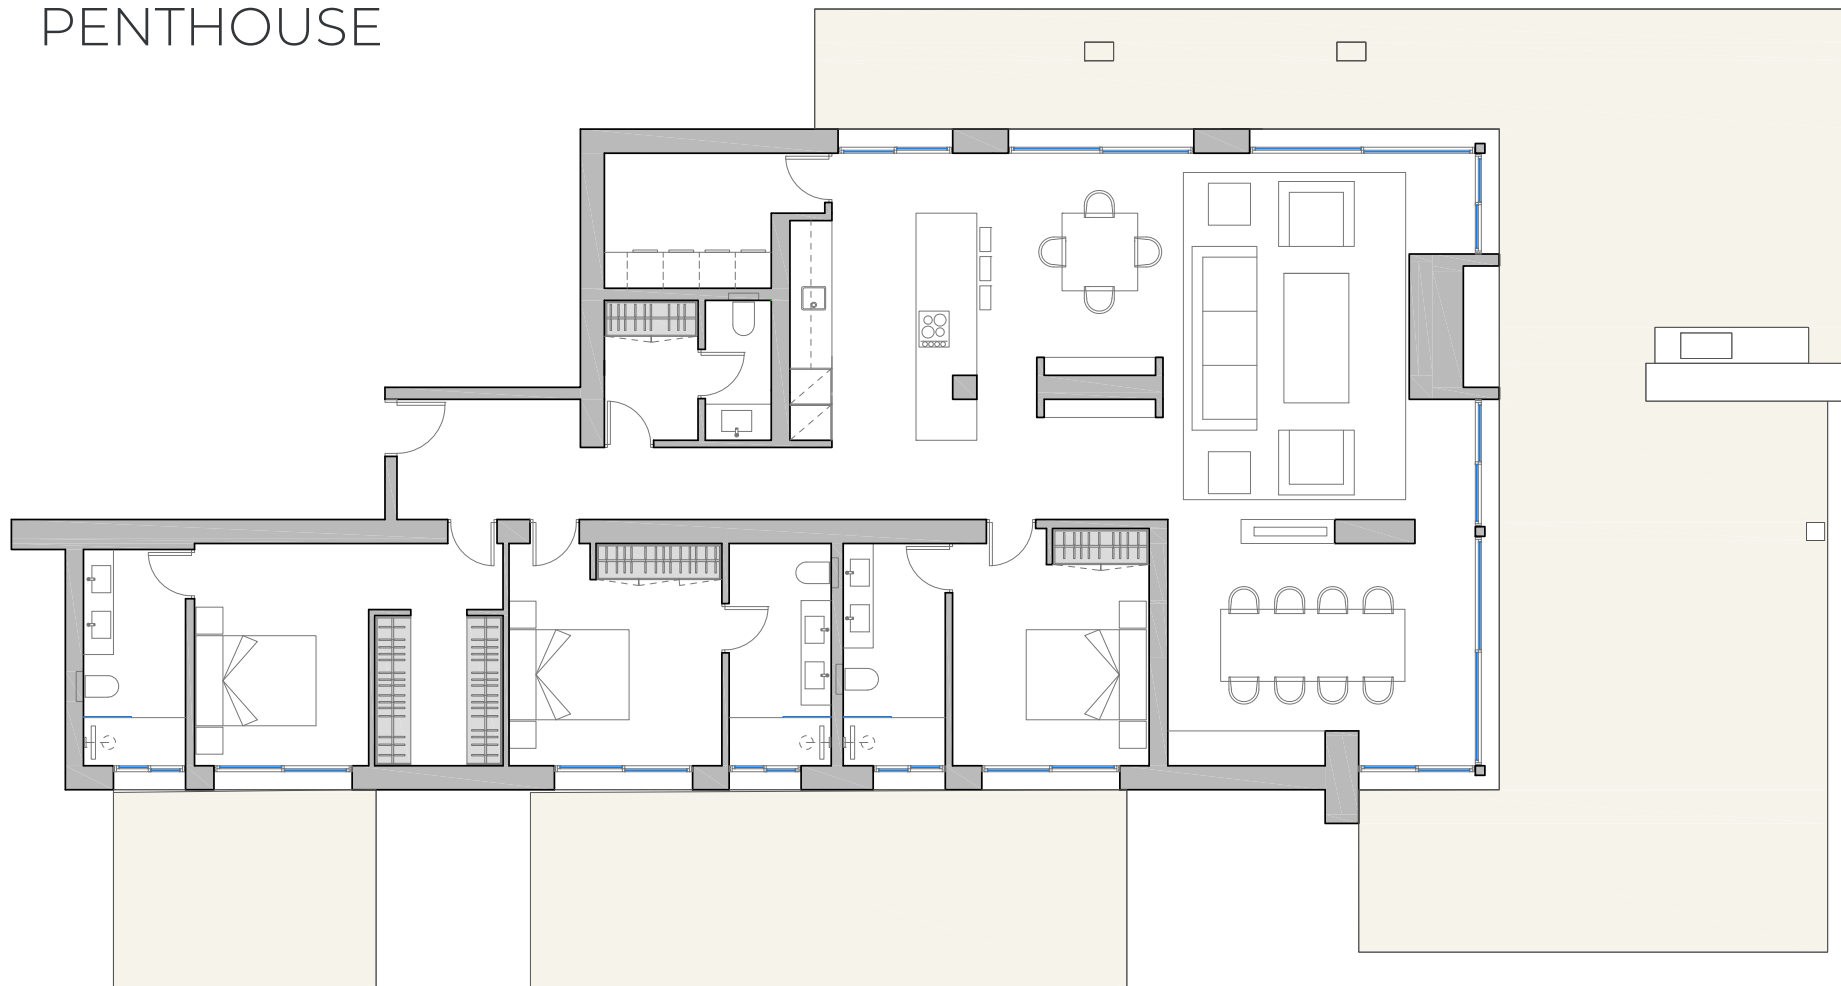

PENTHOUSE

Bedrooms

3

Total useful
area BOJA

189,03 m²

Total built
area BOJA

269,22 m²

Built
Terrace

163,04 m²