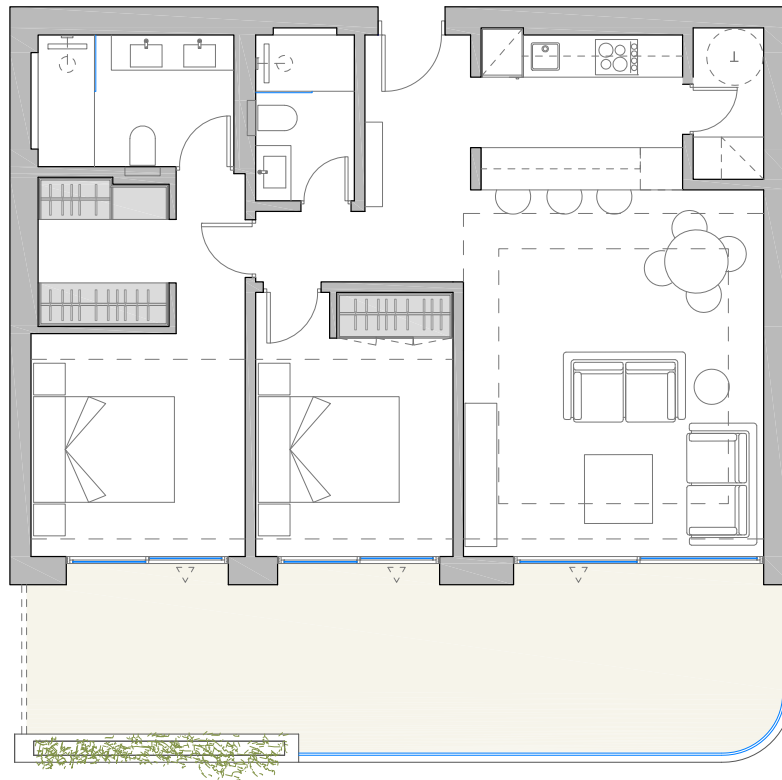

APARTMENT TYPE | 2 BEDROOMS

Bedrooms

2

Total useful
area BOJA
79,64 m²

Total built
area
BOJA
112,29 m²

Built
Terrace
27,18 m²