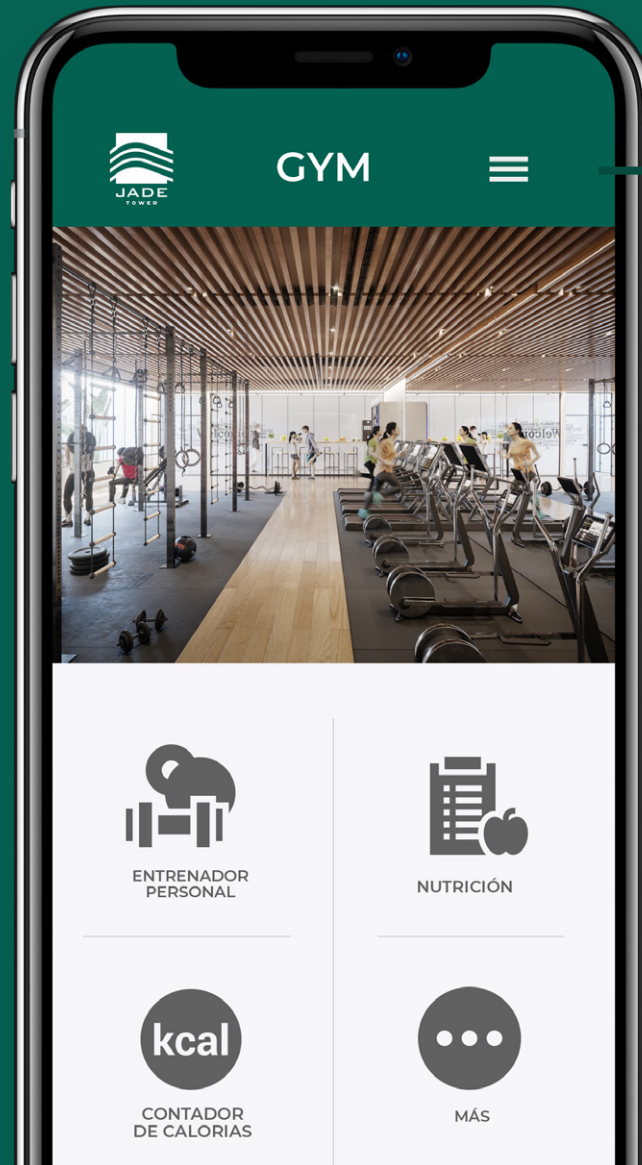

Book common areas:
SPA, gastro-bar, cinema
room, fitness studio, co-
working, gym...

Enjoy your exclusives
facilities without wasting a
minute of your time.