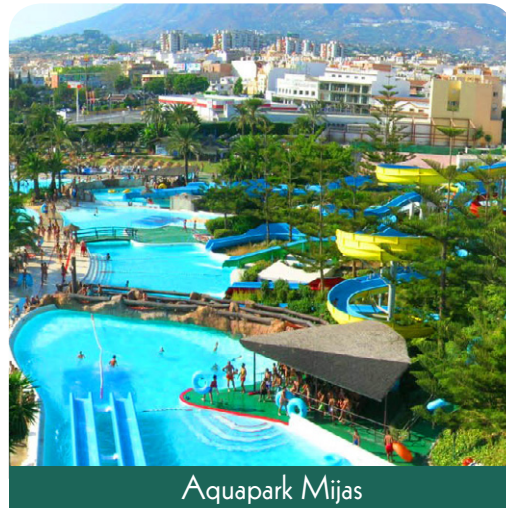

Aquapark Mijas