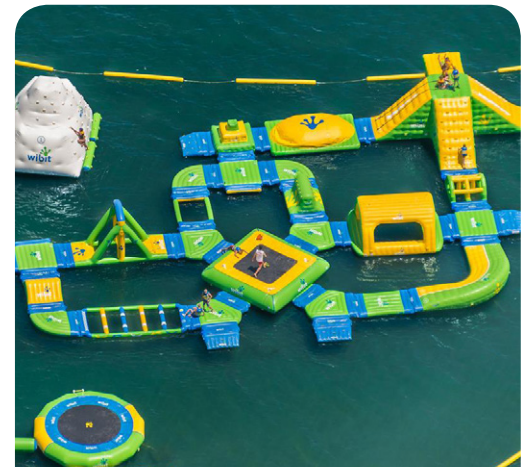

Restaurants

Horse Ridding

Internationals Schools

Seaport

Fairs & Events

Water Activities

THE LUXURY  
EXPERIENCE...

Jade Tower is an extraordinary residential complex, of contemporary architecture and sustainable construction. It comprises a total of 116 splendid luxury apartments and penthouses, with garage and storage room, only 100m from the sea.