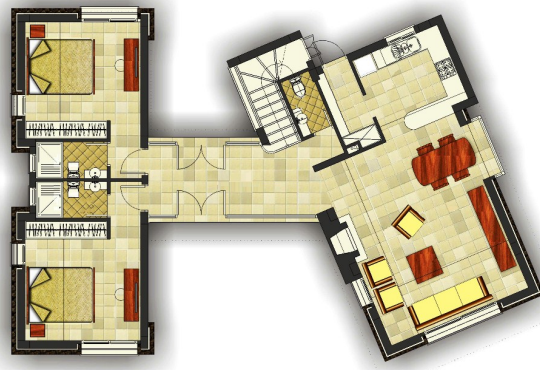

General Specifications

185m² covered area

40.2m² Terracing

Under-floor gas fired central heating system

Living Room/ Dining Area

- Electrical points ,Telephone point & TV point
- Fireplace with granite surround

Kitchen

- Granite worktop
- Soft close, high gloss base-and wall level units
- AAA+ Integrated Appliances

Utility Area

- Fitted storage cupboards
- AAA+ Washing machine

Cloakroom

Bedroom 1 (Master bedroom)